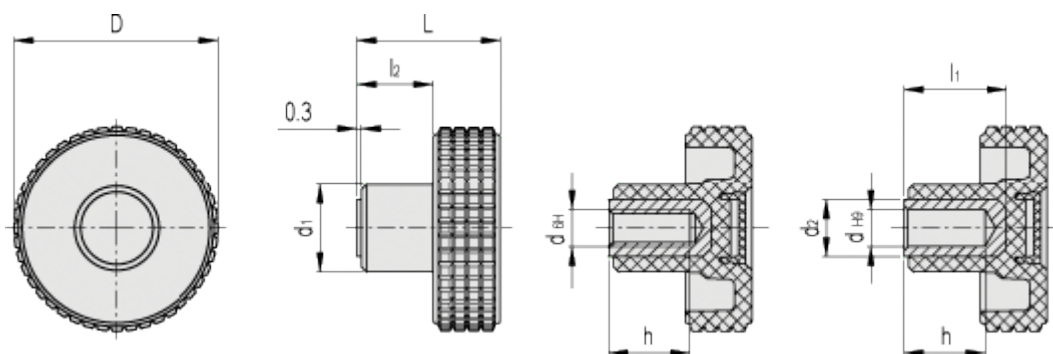

Data Sheet

Article number: 23020346114

Description: E+G Fingergreb MBT.70-B-M12-C4, yellow centre cap

Measures

D = 70

d1 = 24

d2 = -

dH6 = M12

dH9 = -

h = 20

L = 42

l1 = -

l2 = 20.5